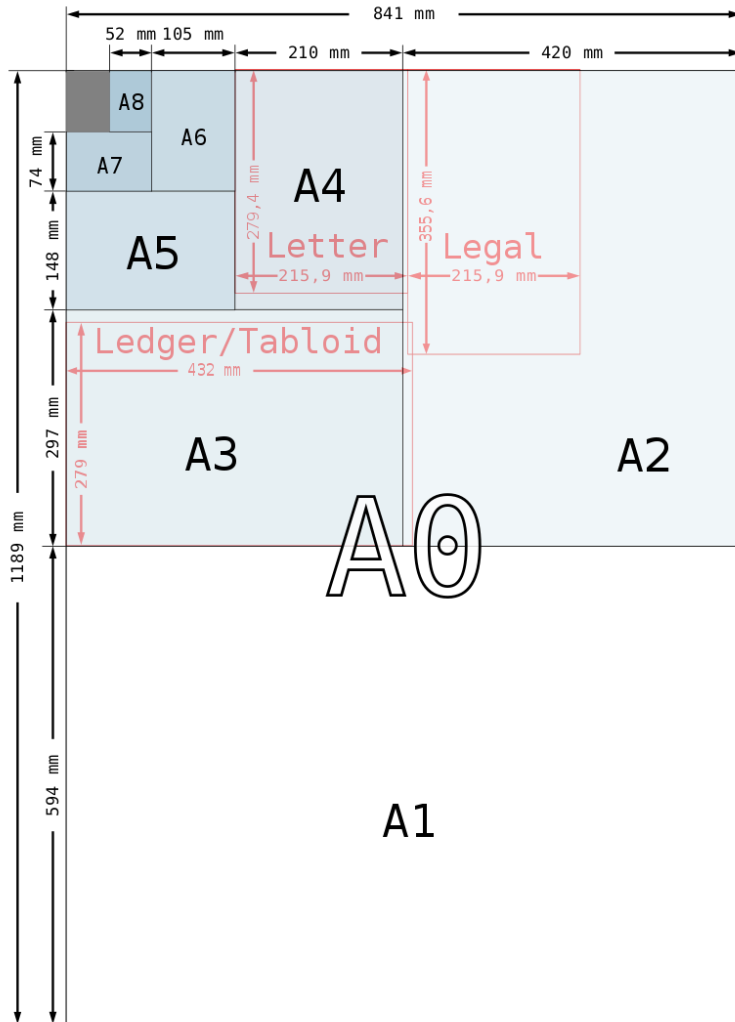

2 Simple Questions

- *What sort of work do you print larger than A3?*
  - *Approx. volumes of each*
  - *Type of material*
  - *Copying/scanning?*
- *How do you create this work?*
  - *In-house – with what?*
  - *Outsource – who with?*